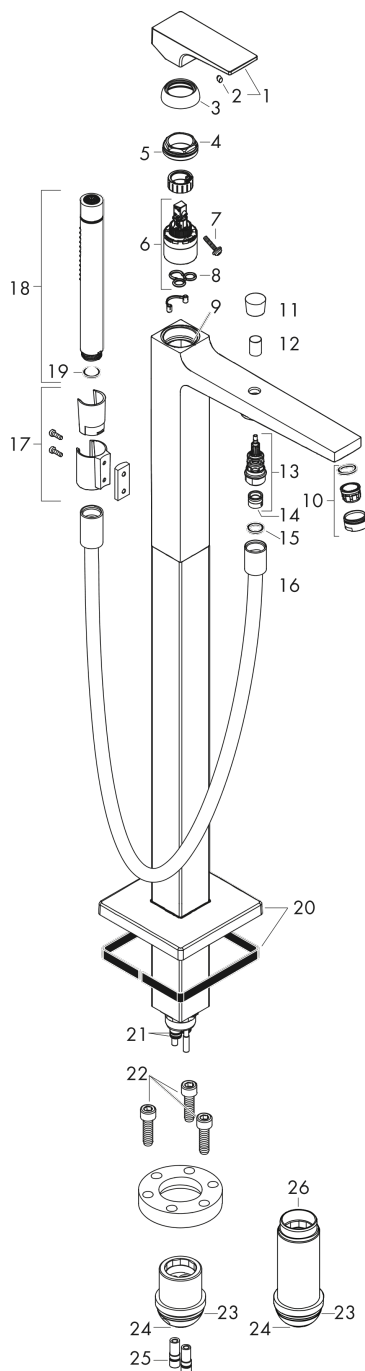

### product features

- consists of: single lever bath mixer floor standing, baton hand shower, shower hose, shower holder
- 2 functions
- projection 235 mm
- connection type: basic set
- spray type mixer: normal spray
- spray type hand shower: Rain, MonoRain
- maximum flow rate at 3 bar: 20 l/min
- flow rate for bath spout at 3 bar: 20 l/min
- min. operating pressure: 1 bar
- max. operating pressure: 10 bar
- ceramic cartridge
- temperature limitation adjustable
- diverter with automatic resetting
- non-return valve
- connection dimension: DN15

### Flowchart

**Metropol**  
**Single lever bath mixer floor-standing with lever handle**  
 Surfaces: **Chrome**    Article Number: **32532000**

## Exploded Drawing

Year of production: >04/17

**Metropol**  
**Single lever bath mixer floor-standing with lever handle**  
 Surfaces: **Chrome** Article Number: **32532000**

## Spare part list

Year of production: >04/17

Pos.	Description	Article Number	Price	PU
1	handle	93075000	-	1
2	screw cover	96338000	-	1
3	flange	97406000	-	1
4	nut	97209000	-	1
5	O-Ring 32x2	98193000	-	1
6	cartridge, assy	92730000	-	1
7	locking screw for handle	95140000	-	1
8	seal	95008000	-	1
9	O-ring 35x2	92604000	-	1
10	aerator M24x1 (30 l/min)	96512000	-	1
11	diverter knob	95284000	-	1
12	sleeve	97979000	-	1
13	selector	97978000	-	1
14	non return valve	97980000	-	1
15	seal	98058000	-	1
16	shower hose 1,25 m	28282000	-	1
17	shower holder, assy	96295000	-	1
18	handshower	28532000	-	1
19	filter packing	94246000	-	1
20	escutcheon	93245000	-	1
21	O-ring 9x1,5	98117000	-	1
22	hexagon socket screw M10x35	97670000	-	1
23	O-ring 44x2,5	98162000	-	1
24	O-ring 29x3	98371000	-	1
25	O-ring 7x2	98419000	-	1
26	extension set 60 mm	97686000	-	1
a	concealed item	10452180	-	1