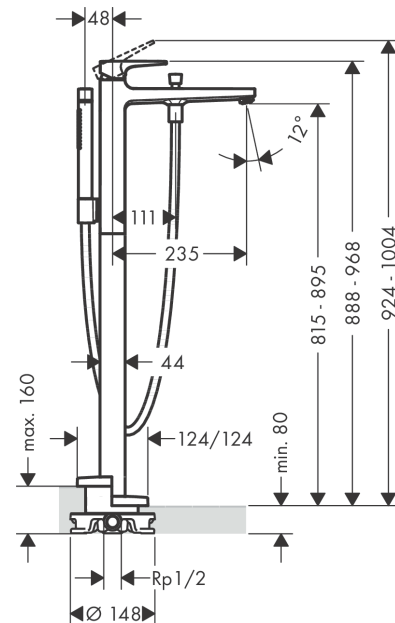

### product features

- consists of: single lever bath mixer floor standing, baton hand shower, shower hose, shower holder
- 2 functions
- projection 235 mm
- connection type: basic set
- spray type mixer: normal spray
- spray type hand shower: Rain, MonoRain
- maximum flow rate at 3 bar: 20 l/min
- flow rate for bath spout at 3 bar: 20 l/min
- min. operating pressure: 1 bar
- max. operating pressure: 10 bar
- ceramic cartridge
- temperature limitation adjustable
- diverter with automatic resetting
- non-return valve
- connection dimension: DN15

## Scale drawing

**Metropol**  
**Single lever bath mixer floor-standing with lever handle**  
 Surfaces: **Chrome** Article Number: **32532000**

## Exploded Drawing

Year of production: >04/17

**Metropol**  
**Single lever bath mixer floor-standing with lever handle**  
 Surfaces: **Chrome** Article Number: **32532000**

## Spare part list

Year of production: >04/17

Pos.	Description	Article Number	Price	PU
1	handle	93075000	-	1
2	screw cover	96338000	-	1
3	flange	97406000	-	1
4	nut	97209000	-	1
5	O-Ring 32x2	98193000	-	1
6	cartridge, assy	92730000	-	1
7	locking screw for handle	95140000	-	1
8	seal	95008000	-	1
9	O-ring 35x2	92604000	-	1
10	aerator M24x1 (30 l/min)	96512000	-	1
11	diverter knob	95284000	-	1
12	sleeve	97979000	-	1
13	selector	97978000	-	1
14	non return valve	97980000	-	1
15	seal	98058000	-	1
16	shower hose 1,25 m	28282000	-	1
17	shower holder, assy	96295000	-	1
18	handshower	28532000	-	1
19	filter packing	94246000	-	1
20	escutcheon	93245000	-	1
21	O-ring 9x1,5	98117000	-	1
22	hexagon socket screw M10x35	97670000	-	1
23	O-ring 44x2,5	98162000	-	1
24	O-ring 29x3	98371000	-	1
25	O-ring 7x2	98419000	-	1
26	extension set 60 mm	97686000	-	1
a	concealed item	10452180	-	1