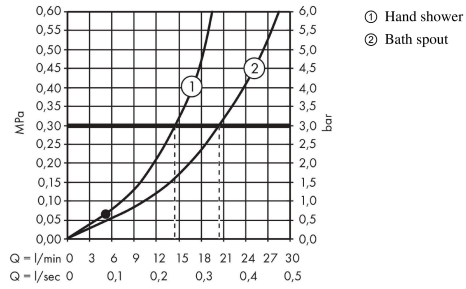

Metropol
Single lever bath mixer floor-standing with lever handle
Surfaces: **Chrome** Article Number: **32532000**

Flowchart